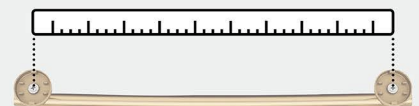

### Radius

**A** BH26546CZ  
9in (229mm) CTC

**B** BH26543CZ  
18in (457mm) CTC

**C** BH26544CZ  
24in (610mm) CTC

**D** BH26540CZ  
Single Post

**E** BH26541CZ  
6-7/16in (164mm) Length

**F** BH26542CZ  
Single

## Suggested Cabinet Hardware Pairing

**G** BP19009CZ  
1-15/16in (49mm) Length

**H** BP40515CZ  
3in (76mm) CTC

**I** BP36864CZ  
1-1/4in (32mm) Diameter

**J** BP36865CZ  
3-3/4in (96mm) CTC

## Center-to-Center (CTC)

Distance between posts  
or screw holes.

Additional pull sizes available.

Actual finishes may vary slightly due to differences in computer display settings.