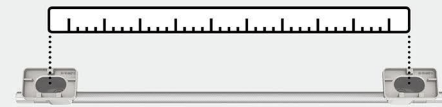

## Coordinating Cabinet Hardware: Just a Sampling

**Knob**                      **Pull**

*Additional pull sizes available.*

*Actual finishes may vary slightly due to differences in computer display settings.*

**A** BH26614PNSS  
18in (457mm) CTC

**B** BH26615PNSS  
24in (610mm) CTC

**C** BH26617PNSS  
Single Post

**D** BH26612PNSS  
5-1/4in (133mm) Length

**E** BH36563PNSS  
Single

**F** BA26613PNSS  
Double

## Coordinating Cabinet Hardware Pairing

**G** BP36556PNSS  
2-5/8in (67mm) Length

**H** BP36557PNSS  
3in (76mm) &  
3-3/4in (96mm) CTC

**I** BP36558PNSS  
5-1/16in (128mm) CTC

## Center-to-Center (CTC)

Distance between posts  
or screw holes.