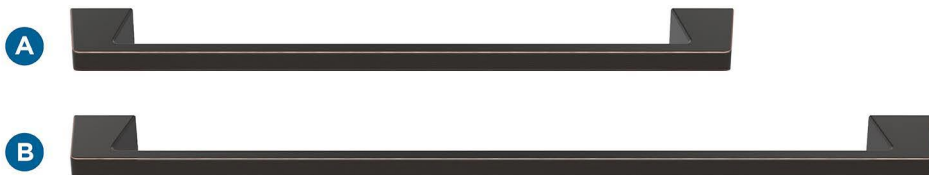

FINISH SHOWN: Oil-Rubbed Bronze

Products sold separately.

Towel Bars

Tissue Roll Holder

Robe Hook

Towel Ring

Double Duty:
**Think Beyond
the Bath**

- Master closets
- Entryways
- Laundry rooms

Coordinating Cabinet Hardware: Just a Sampling

Knob

Pendant

Pulls

- A** BH36003ORB
18in (457mm) CTC
- B** BH36004ORB
24in (610mm) CTC
- C** BH36001ORB
Pivoting Double Post
- D** BH36002ORB
6-13/16in (173mm) Length
- E** BH36000ORB
Single

Coordinating Cabinet Hardware Pairing

- F** BP55270ORB
1-5/16in (33mm) Diameter
- G** BP55274ORB
1-13/16in (46mm) Length
- H** BP55276ORB
3-3/4in (96mm) CTC
- I** BP55277ORB
5-1/16in (128mm) CTC

Center-to-Center (CTC)

Distance between posts
or screw holes.

Additional knobs & pull sizes available.

Actual finishes may vary slightly due to differences in computer display settings.