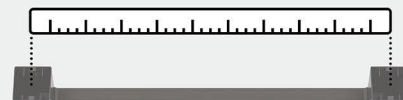

Coordinating Cabinet Hardware: Just a Sampling

Knob

Pendant

Pulls

- A** BH36003ORB
18in (457mm) CTC
- B** BH36004ORB
24in (610mm) CTC
- C** BH36001ORB
Pivoting Double Post
- D** BH36002ORB
6-13/16in (173mm) Length
- E** BH36000ORB
Single

Coordinating Cabinet Hardware Pairing

- F** BP55270ORB
1-5/16in (33mm) Diameter
- G** BP55274ORB
1-13/16in (46mm) Length
- H** BP55276ORB
3-3/4in (96mm) CTC
- I** BP55277ORB
5-1/16in (128mm) CTC

Center-to-Center (CTC)

Distance between posts
or screw holes.

Additional knobs & pull sizes available.

Actual finishes may vary slightly due to differences in computer display settings.