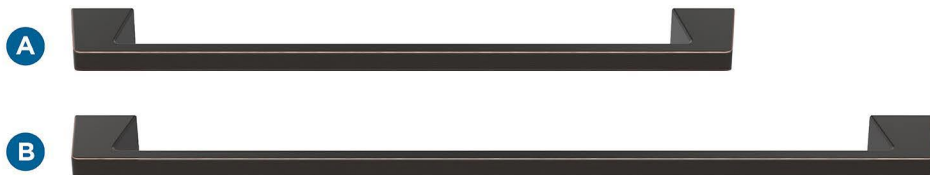

Amerock

Blackrock

FINISH SHOWN: Oil-Rubbed Bronze

Products sold separately.

Towel Bars

Tissue Roll Holder

Towel Ring

Robe Hook

Double Duty:
**Think Beyond
the Bath**

- Master closets
- Entryways
- Laundry rooms

Coordinating Cabinet Hardware: Just a Sampling

Knob

Pendant

Pulls

A BH36003ORB
18in (457mm) CTC

B BH36004ORB
24in (610mm) CTC

C BH36001ORB
Pivoting Double Post

D BH36002ORB
6-13/16in (173mm) Length

E BH36000ORB
Single

Coordinating Cabinet Hardware Pairing

F BP55270ORB
1-5/16in (33mm) Diameter

G BP55274ORB
1-13/16in (46mm) Length

H BP55276ORB
3-3/4in (96mm) CTC

I BP55277ORB
5-1/16in (128mm) CTC

Center-to-Center (CTC)

Distance between posts
or screw holes.

Additional knobs & pull sizes available.

Actual finishes may vary slightly due to differences in computer display settings.