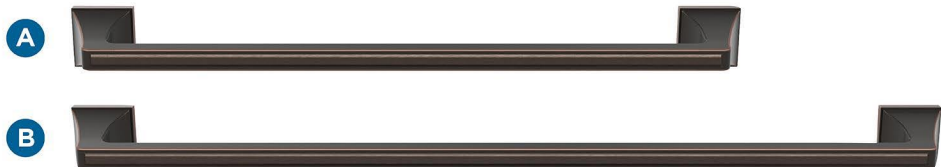

Mulholland

FINISH SHOWN: Oil-Rubbed Bronze

Products sold separately.

Towel Bars

Tissue Roll Holder

Towel Ring

Robe Hook

Double Duty:
**Think Beyond
the Bath**

- Master closets
- Entryways
- Laundry rooms

A BH36023ORB
18in (457mm) CTC

B BH36024ORB
24in (610mm) CTC

C BH36021ORB
Pivoting Double Post

D BH36022ORB
5-3/4in (146mm) Length

E BH36020ORB
Single

Coordinating Cabinet Hardware Pairing

F BP53029ORB
1-1/4in (32mm) Length

G BP53030ORB
3in (76mm) CTC

H BP53529ORB
5-1/16in (128mm) CTC

Center-to-Center (CTC)

Distance between posts
or screw holes.

Coordinating Cabinet Hardware: Just a Sampling