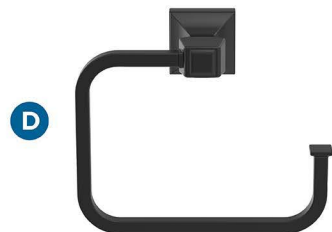

Mulholland

FINISH SHOWN: Matte Black

Products sold separately.

Towel Bars

Tissue Roll Holder

Towel Ring

Robe Hook

Double Duty:
**Think Beyond
the Bath**

- Master closets
- Entryways
- Laundry rooms

A BH36023MB
18in (457mm) CTC

B BH36024MB
24in (610mm) CTC

C BH36021MB
Pivoting Double Post

D BH36022MB
5-3/4in (146mm) Length

E BH36020MB
Single

Coordinating Cabinet Hardware Pairing

F BP53029BBR
1-1/4in (32mm) Length

G BP53030BBR
3in (76mm) CTC

H BP53529BBR
5-1/16in (128mm) CTC

Center-to-Center (CTC)

Distance between posts
or screw holes.

Coordinating Cabinet Hardware: Just a Sampling

Knob

Pulls

Additional knob & pull sizes available.

Actual finishes may vary slightly due to differences in computer display settings.