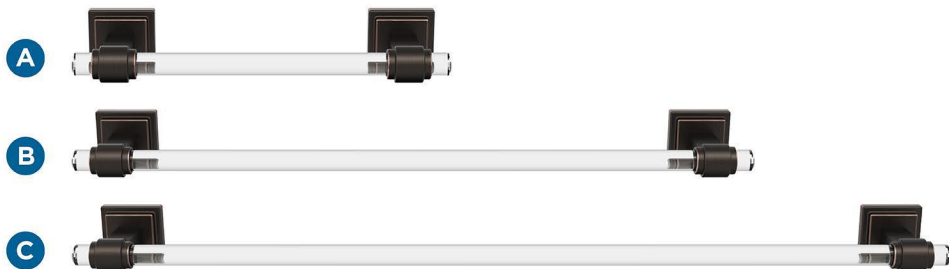

Amerock

Glacio

FINISH SHOWN: Clear (body) & Oil-Rubbed Bronze (posts)

Products sold separately.

Towel Bars

Tissue Roll Holder

Towel Ring