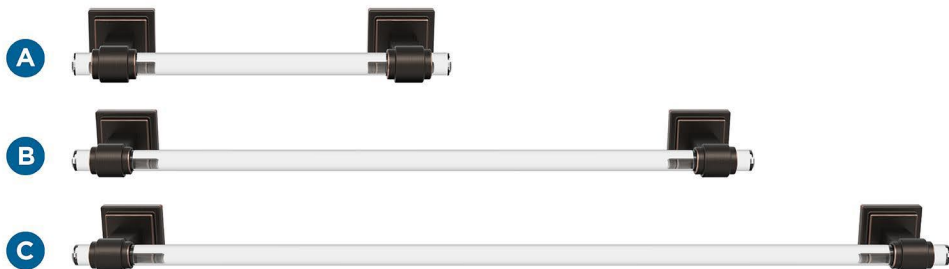

Amerock

Glacio

FINISH SHOWN: Clear (body) & Oil-Rubbed Bronze (posts)

Products sold separately.

Towel Bars

Tissue Roll Holder

Robe Hook

Double Duty:
**Think Beyond
the Bath**

- Master closets
- Entryways
- Laundry rooms

Towel Ring

Coordinating Cabinet Hardware: Just a Sampling

Knob

Pulls

Additional knobs and pull sizes available.

Actual finishes may vary slightly due to differences in computer display settings.

A BH36065CORB
8in (203mm) CTC

B BH36063CORB
18in (457mm) CTC

C BH36064CORB
24in (610mm) CTC

D BH36061CORB
Single Post

E BH36062CORB
5-7/16in (138mm) Length

F BH36060CORB
Single

Coordinating Cabinet Hardware Pairing