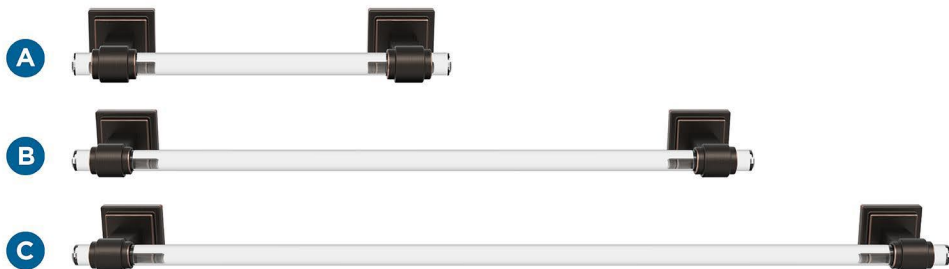

Amerock

Glacio

FINISH SHOWN: Clear (body) & Oil-Rubbed Bronze (posts)

Products sold separately.

Towel Bars

Tissue Roll Holder

Robe Hook