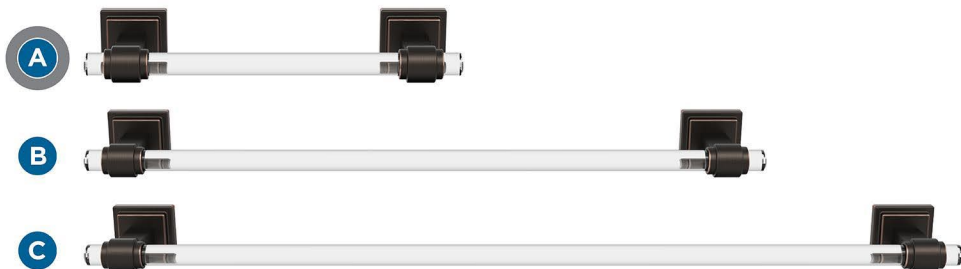

Amerock

Glacio

FINISH SHOWN: Clear (body) & Oil-Rubbed Bronze (posts)

Products sold separately.

Towel Bars

Tissue Roll Holder

Towel Ring