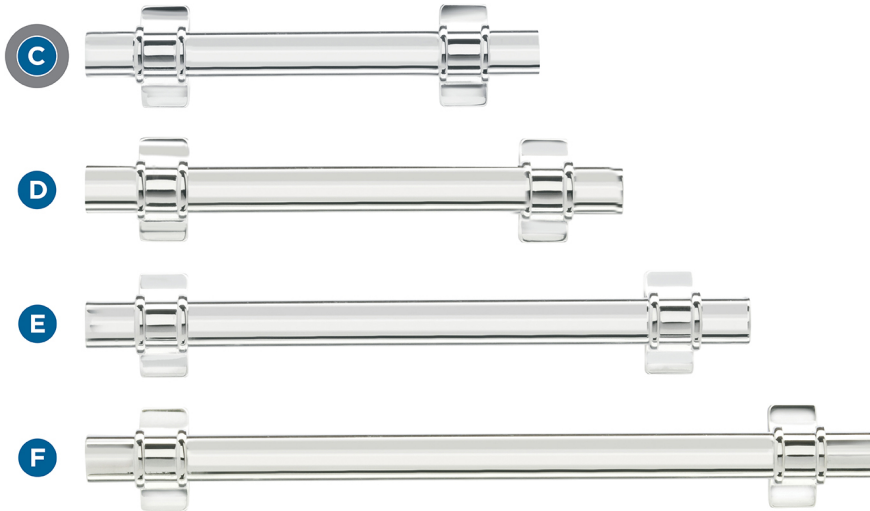

Amerock

Davenport

FINISH SHOWN: Polished Chrome

Products sold separately.

Knobs

Pulls

Actual finishes may vary slightly due to differences in computer display settings.

- A** BP3660126
1-1/4in (32mm) Length
- B** BP3660226
1-1/2in (38mm) Length
- C** BP3660026
3in (76mm) CTC
- D** BP3660526
3-3/4in (96mm) CTC
- E** BP3660626
5-1/16in (128mm) CTC
- F** BP3660726
6-5/16in (160mm) CTC

Center-to-Center (CTC)

Distance between screw holes

Stay-Put Placement

Small spikes on the base help ensure knobs will not rotate from the **desired orientation**.

Coordinating Bath Accessories: Just a Sampling

Towel Bars:
18in & 24in CTC

Towel Ring (not shown)

Tissue Roll Holder

Robe Hook

Double Duty:
**Think Beyond
the Bath**

- Master closets
- Entryways
- Laundry rooms