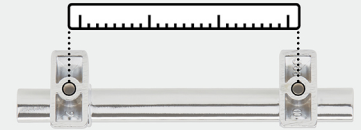

Amerock

Davenport

FINISH SHOWN: Polished Chrome

Products sold separately.

Knobs

Pulls

Actual finishes may vary slightly due to differences in computer display settings.

- A** BP3660126
1-1/4in (32mm) Length
- B** BP3660226
1-1/2in (38mm) Length
- C** BP3660026
3in (76mm) CTC
- D** BP3660526
3-3/4in (96mm) CTC
- E** BP3660626
5-1/16in (128mm) CTC
- F** BP3660726
6-5/16in (160mm) CTC

Center-to-Center (CTC)

Distance between screw holes

Stay-Put Placement

Small spikes on the base help ensure knobs will not rotate from the **desired orientation**.

Coordinating Bath Accessories: Just a Sampling

Towel Bars:
18in & 24in CTC

Towel Ring (not shown)

Tissue Roll Holder

Robe Hook

Double Duty:
**Think Beyond
the Bath**

- Master closets
- Entryways
- Laundry rooms