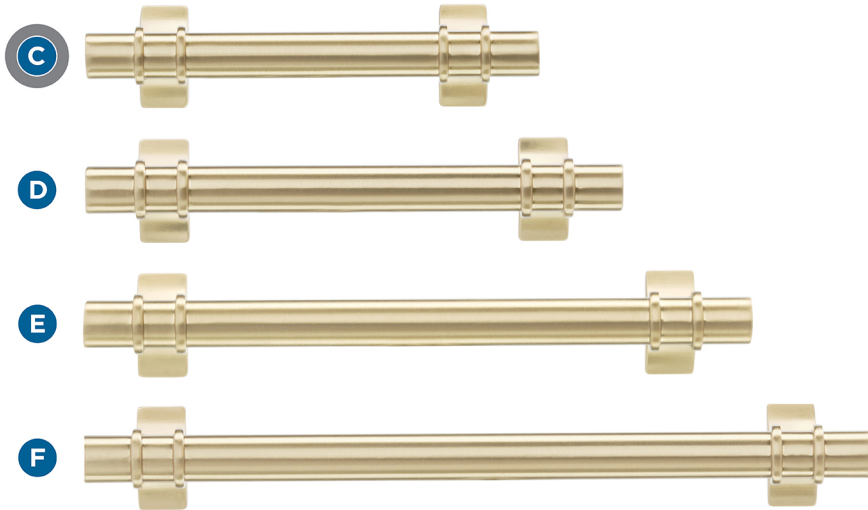

# Davenport

**FINISH SHOWN:** Champagne Bronze

*Products sold separately.*

## Knobs

## Pulls

*Actual finishes may vary slightly due to differences in computer display settings.*

- A** BP36601CZ  
1-1/4in (32mm) Length
- B** BP36602CZ  
1-1/2in (38mm) Length
- C** BP36600CZ  
3in (76mm) CTC
- D** BP36605CZ  
3-3/4in (96mm) CTC
- E** BP36606CZ  
5-1/16in (128mm) CTC
- F** BP36607CZ  
6-5/16in (160mm) CTC

### Center-to-Center (CTC)

Distance between screw holes