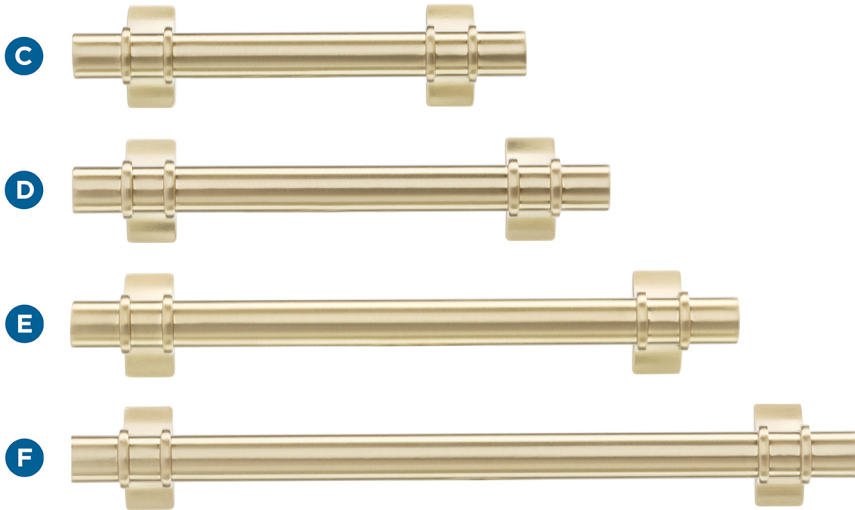

Amerock

Davenport

FINISH SHOWN: Champagne Bronze

Products sold separately.

Knobs

A

B

Pulls

C

D

E

F

- A** BP36601CZ
1-1/4in (32mm) Length
- B** BP36602CZ
1-1/2in (38mm) Length
- C** BP36600CZ
3in (76mm) CTC
- D** BP36605CZ
3-3/4in (96mm) CTC
- E** BP36606CZ
5-1/16in (128mm) CTC
- F** BP36607CZ
6-5/16in (160mm) CTC

Center-to-Center (CTC)

Distance between screw holes

Stay-Put Placement

Small spikes on the base help ensure knobs will not rotate from the **desired orientation**.

Actual finishes may vary slightly due to differences in computer display settings.

Coordinating Bath Accessories: Just a Sampling

Towel Bars:
18in & 24in CTC

Towel Ring (not shown)

Tissue Roll Holder

Robe Hook

Double Duty:
**Think Beyond
the Bath**

- Master closets
- Entryways
- Laundry rooms