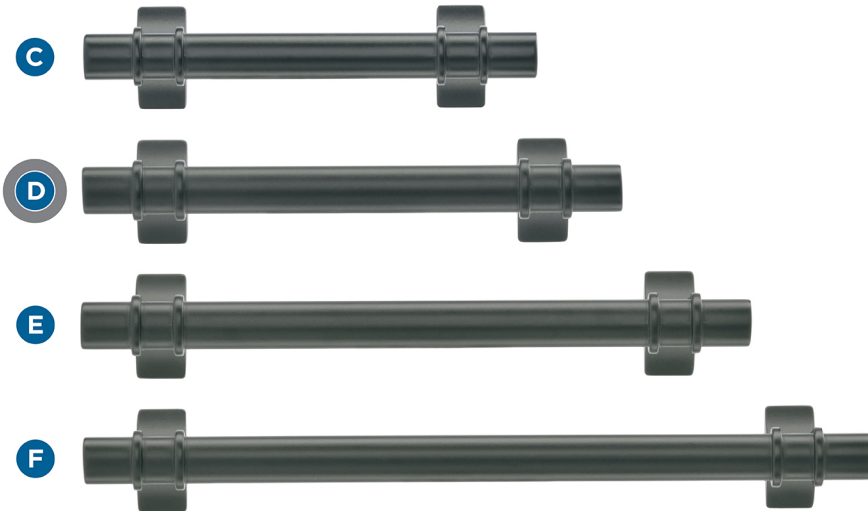

Amerock

Davenport

FINISH SHOWN: Matte Black

Products sold separately.

Knobs

Pulls

Actual finishes may vary slightly due to differences in computer display settings.

- A** BP36601MB
1-1/4in (32mm) Length
- B** BP36602MB
1-1/2in (38mm) Length
- C** BP36600FB
3in (76mm) CTC
- D** BP36605MB
3-3/4in (96mm) CTC
- E** BP36606MB
5-1/16in (128mm) CTC
- F** BP36607MB
6-5/16in (160mm) CTC

Center-to-Center (CTC)

Distance between screw holes

Stay-Put Placement

Small spikes on the base help ensure knobs will not rotate from the **desired orientation**.

Coordinating Bath Accessories: Just a Sampling

Towel Bars:
18in & 24in CTC

Towel Ring (not shown)

Tissue Roll Holder

Robe Hook

Double Duty:
**Think Beyond
the Bath**

- Master closets
- Entryways
- Laundry rooms