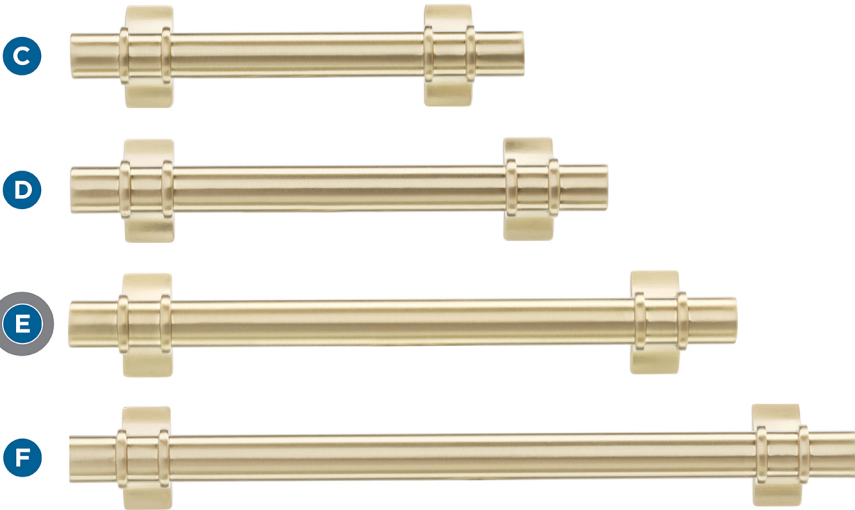

Amerock

Davenport

FINISH SHOWN: Champagne Bronze

Products sold separately.

Knobs

A

B

Pulls

C

D

E

F

- A** BP36601CZ
1-1/4in (32mm) Length
- B** BP36602CZ
1-1/2in (38mm) Length
- C** BP36600CZ
3in (76mm) CTC
- D** BP36605CZ
3-3/4in (96mm) CTC
- E** BP36606CZ
5-1/16in (128mm) CTC
- F** BP36607CZ
6-5/16in (160mm) CTC

Center-to-Center (CTC)

Distance between screw holes

Stay-Put Placement

Small spikes on the base help ensure knobs will not rotate from the **desired orientation**.

Actual finishes may vary slightly due to differences in computer display settings.

Coordinating Bath Accessories: Just a Sampling

Towel Bars:
18in & 24in CTC

Towel Ring (not shown)

Tissue Roll Holder

Robe Hook

Double Duty:
**Think Beyond
the Bath**

- Master closets
- Entryways
- Laundry rooms