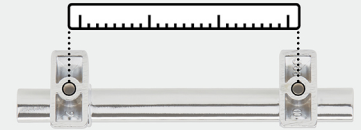

Amerock

Davenport

FINISH SHOWN: Polished Chrome

Products sold separately.

Knobs

A

B

Pulls

C

D

E

F

- A** BP3660126
1-1/4in (32mm) Length
- B** BP3660226
1-1/2in (38mm) Length
- C** BP3660026
3in (76mm) CTC
- D** BP3660526
3-3/4in (96mm) CTC
- E** BP3660626
5-1/16in (128mm) CTC
- F** BP3660726
6-5/16in (160mm) CTC

Center-to-Center (CTC)

Distance between screw holes

Stay-Put Placement

Small spikes on the base help ensure knobs will not rotate from the **desired orientation**.

Actual finishes may vary slightly due to differences in computer display settings.

Coordinating Bath Accessories: Just a Sampling

Towel Bars:
18in & 24in CTC

Towel Ring (not shown)

Tissue Roll Holder

Robe Hook

Double Duty:
**Think Beyond
the Bath**

- Master closets
- Entryways
- Laundry rooms