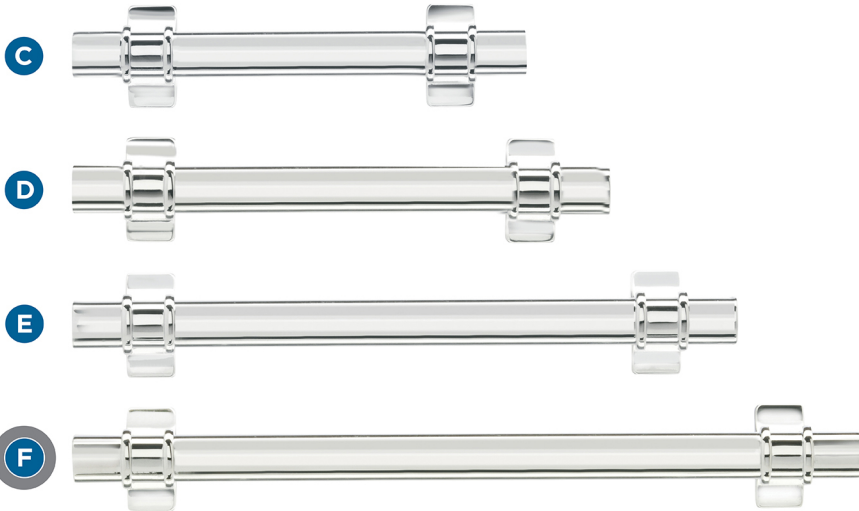

Amerock

Davenport

FINISH SHOWN: Polished Chrome

Products sold separately.

Knobs

A

B

Pulls

C

D

E

F

- A** BP3660126
1-1/4in (32mm) Length
- B** BP3660226
1-1/2in (38mm) Length
- C** BP3660026
3in (76mm) CTC
- D** BP3660526
3-3/4in (96mm) CTC
- E** BP3660626
5-1/16in (128mm) CTC
- F** BP3660726
6-5/16in (160mm) CTC

Center-to-Center (CTC)

Distance between screw holes

Stay-Put Placement

Small spikes on the base help ensure knobs will not rotate from the **desired orientation**.

Actual finishes may vary slightly due to differences in computer display settings.

Coordinating Bath Accessories: Just a Sampling

Towel Bars:
18in & 24in CTC

Towel Ring (not shown)

Tissue Roll Holder

Robe Hook

Double Duty:
**Think Beyond
the Bath**

- Master closets
- Entryways
- Laundry rooms