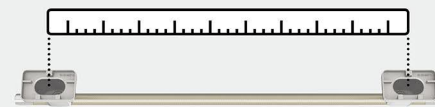

## Coordinating Cabinet Hardware: Just a Sampling

**Knob**                      **Pull**

*Additional pull sizes available.*

*Actual finishes may vary slightly due to differences in computer display settings.*

**A** BH26614PNBBZ  
18in (457mm) CTC

**B** BH26615PNBBZ  
24in (610mm) CTC

**C** BH26617PNBBZ  
Single Post

**D** BH26612PNBBZ  
5-1/4in (133mm) Length

**E** BH36563PNBBZ  
Single

**F** BA26613PNBBZ  
Double

## Coordinating Cabinet Hardware Pairing

**G** BP36556PNBBZ  
2-5/8in (67mm) Length

**H** BP36557PNBBZ  
3in (76mm) &  
3-3/4in (96mm) CTC

**I** BP36558PNBBZ  
5-1/16in (128mm) CTC