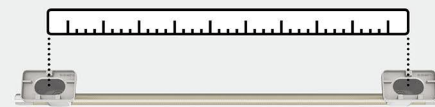

Robe Hooks

Double Duty:
**Think Beyond
the Bath**

- Master closets
- Entryways
- Laundry rooms

Coordinating Cabinet Hardware: Just a Sampling

Knob

Pull

Additional pull sizes available.

Actual finishes may vary slightly due to differences in computer display settings.

A BH26614PNBBZ
18in (457mm) CTC

B BH26615PNBBZ
24in (610mm) CTC

C BH26617PNBBZ
Single Post

D BH26612PNBBZ
5-1/4in (133mm) Length

E BH36563PNBBZ
Single

F BA26613PNBBZ
Double

Coordinating Cabinet Hardware Pairing

G BP36556PNBBZ
2-5/8in (67mm) Length

H BP36557PNBBZ
3in (76mm) &
3-3/4in (96mm) CTC

I BP36558PNBBZ
5-1/16in (128mm) CTC

Center-to-Center (CTC)

Distance between posts
or screw holes.