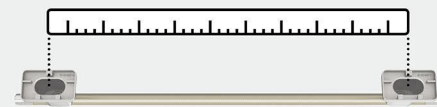

Towel Ring

Double Duty:
**Think Beyond
the Bath**

- Master closets
- Entryways
- Laundry rooms

Coordinating Cabinet Hardware: Just a Sampling

Knob **Pull**

Additional pull sizes available.

Actual finishes may vary slightly due to differences in computer display settings.

A BH26614PNGM
18in (457mm) CTC

B BH26615PNGM
24in (610mm) CTC

C BH26617PNGM
Single Post

D BH26612PNGM
5-1/4in (133mm) Length

E BH36563PNGM
Single

F BA26613PNGM
Double

Coordinating Cabinet Hardware Pairing

G BP36556PNGM
2-5/8in (67mm) Length

H BP36557PNGM
3in (76mm) &
3-3/4in (96mm) CTC

I BP36558PNGM
5-1/16in (128mm) CTC

Center-to-Center (CTC)

Distance between posts
or screw holes.