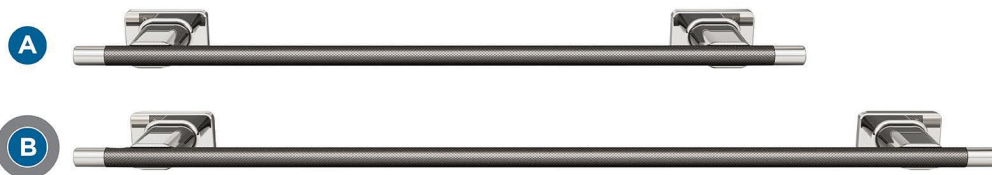

Amerock

Esquire

FINISH SHOWN:

Polished Nickel (Posts) & Gunmetal (Body)

Products sold separately.

Towel Bars

Tissue Roll Holder

Robe Hooks

Towel Ring

Double Duty:
**Think Beyond
the Bath**

- Master closets
- Entryways
- Laundry rooms

Coordinating Cabinet Hardware: Just a Sampling

Knob **Pull**

Additional pull sizes available.

Actual finishes may vary slightly due to differences in computer display settings.

A BH26614PNGM
18in (457mm) CTC

B BH26615PNGM
24in (610mm) CTC

C BH26617PNGM
Single Post

D BH26612PNGM
5-1/4in (133mm) Length

E BH36563PNGM
Single

F BA26613PNGM
Double

Coordinating Cabinet Hardware Pairing

G BP36556PNGM
2-5/8in (67mm) Length