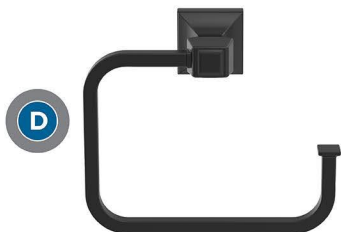

Mulholland

FINISH SHOWN: Matte Black

Products sold separately.

Towel Bars

Tissue Roll Holder

Towel Ring

Robe Hook

Double Duty:
**Think Beyond
the Bath**

- Master closets
- Entryways
- Laundry rooms

A BH36023MB
18in (457mm) CTC

B BH36024MB
24in (610mm) CTC

C BH36021MB
Pivoting Double Post

D BH36022MB
5-3/4in (146mm) Length

E BH36020MB
Single

Coordinating Cabinet Hardware Pairing

F BP53029BBR
1-1/4in (32mm) Length

G BP53030BBR
3in (76mm) CTC

H BP53529BBR
5-1/16in (128mm) CTC

Center-to-Center (CTC)

Distance between posts
or screw holes.

Coordinating Cabinet Hardware: Just a Sampling