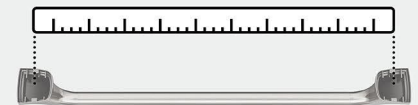

Coordinating Cabinet Hardware Pairing

- F** BP36628G10
1-3/8in (35mm) Length
- G** BP55342G10
1-1/4in (32mm) Diameter
- H** BP55343G10
3in (76mm) CTC
- I** BP55346G10
5-1/16in (128mm) CTC

Coordinating Cabinet Hardware: Just a Sampling

Grace Revitalize

Knob

Revitalize

Knob

Pulls

Center-to-Center (CTC)

Distance between posts
 or screw holes.

Additional knob & pull sizes available.