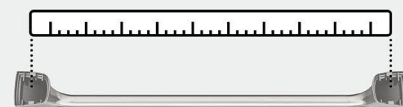

A BH36033G10
18in (457mm) CTC

B BH36034G10
24in (610mm) CTC

C BH36031G10
Single Post

D BH36032G10
6-13/16in (173mm) Length

E BH36030G10
Single

Coordinating Cabinet Hardware Pairing

F BP36628G10
1-3/8in (35mm) Length

G BP55342G10
1-1/4in (32mm) Diameter

H BP55343G10
3in (76mm) CTC

I BP55346G10
5-1/16in (128mm) CTC

Center-to-Center (CTC)

Distance between posts
or screw holes.

Additional knob & pull sizes available.

Actual finishes may vary slightly due to differences in computer display settings.