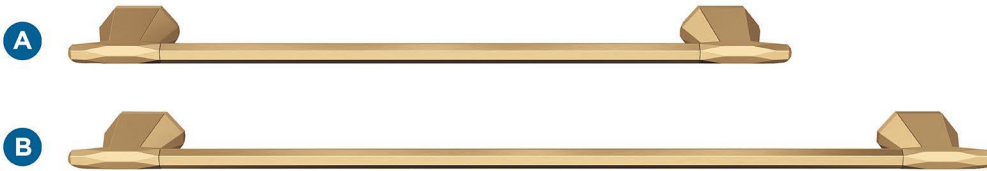

Amerock

St. Vincent

FINISH SHOWN: Champagne Bronze

Products sold separately.

Towel Bars

Tissue Roll Holder

Towel Ring

Robe Hook

Double Duty:
**Think Beyond
the Bath**

- Master closets
- Entryways
- Laundry rooms

- A** BH36043CZ
18in (457mm) CTC
- B** BH36044CZ
24in (610mm) CTC
- C** BH36041CZ
Single Post
- D** BH36042CZ
5-9/16in (141mm) Length
- E** BH36040CZ
Single