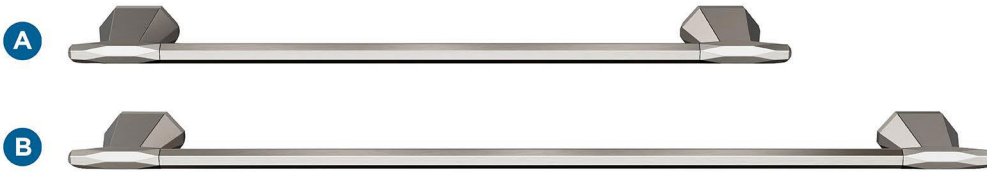

Amerock

St. Vincent

FINISH SHOWN: Brushed Nickel

Products sold separately.

Towel Bars

Tissue Roll Holder

Robe Hook

Double Duty:
**Think Beyond
the Bath**

- Master closets
- Entryways
- Laundry rooms

Towel Ring

- A** BH36043G10
18in (457mm) CTC
- B** BH36044G10
24in (610mm) CTC
- C** BH36041G10
Single Post
- D** BH36042G10
5-9/16in (141mm) Length
- E** BH36040G10
Single

Coordinating Cabinet Hardware Pairing

- F** BP36642G10
2-1/2in (64mm) Length
- G** BP36646G10
3in (76mm) CTC
- H** BP36643G10
3-3/4in (96mm) CTC

Center-to-Center (CTC)

Distance between posts
or screw holes.