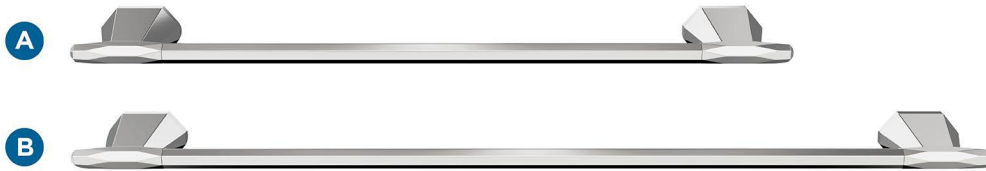

Amerock

St. Vincent

FINISH SHOWN: Chrome

Products sold separately.

Towel Bars

Tissue Roll Holder

Robe Hook

Double Duty:
**Think Beyond
the Bath**

- Master closets
- Entryways
- Laundry rooms

Towel Ring

A BH3604326
18in (457mm) CTC

B BH3604426
24in (610mm) CTC

C BH3604126
Single Post

D BH3604226
5-9/16in (141mm) Length

E BH3604026
Single

Coordinating Cabinet Hardware Pairing

F BP3664226
2-1/2in (64mm) Length

G BP3664626
3in (76mm) CTC

H BP3664326
3-3/4in (96mm) CTC

Center-to-Center (CTC)

Distance between posts
or screw holes.

Coordinating Cabinet Hardware: Just a Sampling

Knob

Pulls