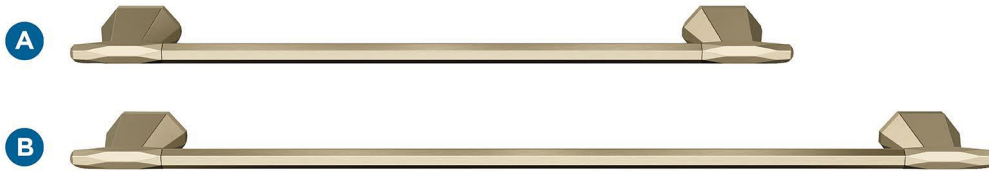

Amerock

St. Vincent

FINISH SHOWN: Golden Champagne

Products sold separately.

Towel Bars

Tissue Roll Holder

Robe Hook

Double Duty:
**Think Beyond
the Bath**

- Master closets
- Entryways
- Laundry rooms

Towel Ring

A BH36043BBZ
18in (457mm) CTC

B BH36044BBZ
24in (610mm) CTC

C BH36041BBZ
Single Post

D BH36042BBZ
5-9/16in (141mm) Length

E BH36040BBZ
Single

Coordinating Cabinet Hardware Pairing

F BP36642BBZ
2-1/2in (64mm) Length

G BP36646BBZ
3in (76mm) CTC

H BP36643BBZ
3-3/4in (96mm) CTC

Center-to-Center (CTC)

Distance between posts
or screw holes.

Coordinating Cabinet Hardware: Just a Sampling

Knob