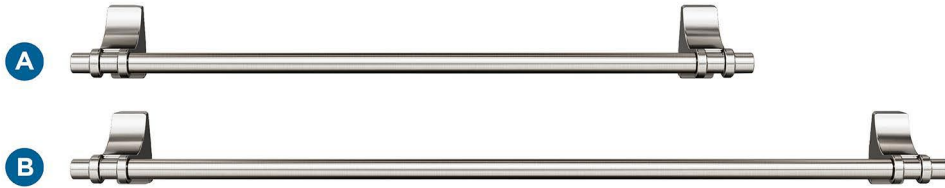

Amerock

Davenport

FINISH SHOWN: Brushed Nickel

Products sold separately.

Towel Bars

Tissue Roll Holder

Robe Hook

Double Duty:
**Think Beyond
the Bath**

- Master closets
- Entryways
- Laundry rooms

Towel Ring

A BH36053G10
18in (457mm) CTC

B BH36054G10
24in (610mm) CTC

C BH36051G10
Pivoting Double Post

D BH36052G10
5-1/4in (133mm) Length

E BH36050G10
Double

Coordinating Cabinet Hardware Pairing

F BP36602G10
1-1/2in (38mm) Length

G BP36600G10
3in (76mm) CTC

H BP36606G10
5-1/16in (128mm) CTC

Center-to-Center (CTC)

Distance between posts
or screw holes.

Coordinating Cabinet Hardware: Just a Sampling