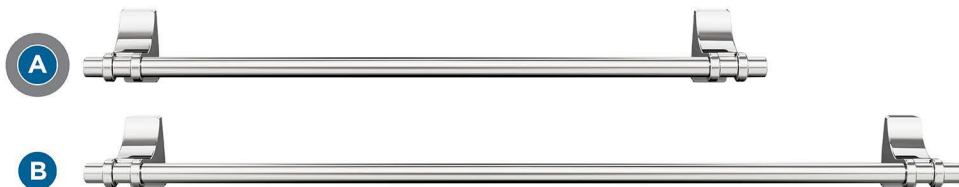

Amerock

Davenport

FINISH SHOWN: Chrome

Products sold separately.

Towel Bars

Tissue Roll Holder

Robe Hook

Double Duty:
**Think Beyond
the Bath**

- Master closets
- Entryways
- Laundry rooms

Towel Ring

Coordinating Cabinet Hardware: Just a Sampling

Knob

Pulls

Additional knob and pull sizes available.

Actual finishes may vary slightly due to differences in computer display settings.

A BH3605326
18in (457mm) CTC

B BH3605426
24in (610mm) CTC

C BH3605126
Pivoting Double Post

D BH3605226
5-1/4in (133mm) Length

E BH3605026
Double

Coordinating Cabinet Hardware Pairing

F BP3660226
1-1/2in (38mm) Length