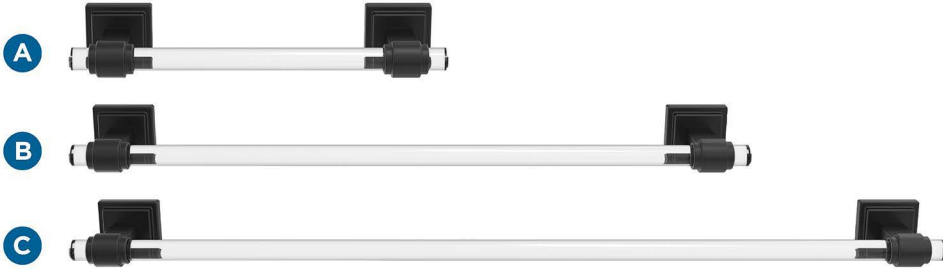

Amerock

Glacio

FINISH SHOWN: Clear (body) & Matte Black (posts)

Products sold separately.

Towel Bars

A

B

C

Tissue Roll Holder

D

Robe Hook

F

Double Duty:
**Think Beyond
the Bath**

- Master closets
- Entryways
- Laundry rooms

Towel Ring

E