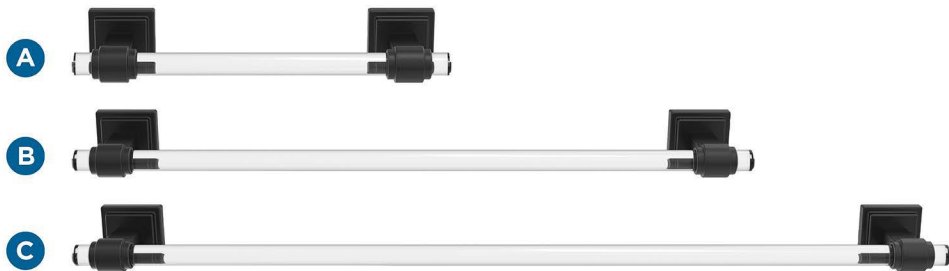

Amerock

Glacio

FINISH SHOWN: Clear (body) & Matte Black (posts)

Products sold separately.

Towel Bars