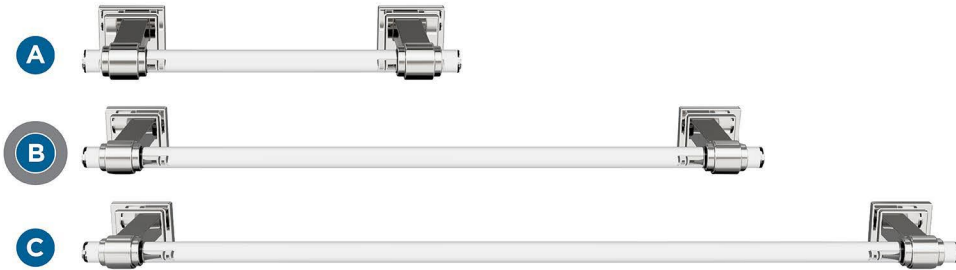

Amerock

Glacio

FINISH SHOWN: Clear (body) & Chrome (posts)

Products sold separately.

Towel Bars

Tissue Roll Holder

Towel Ring

Robe Hook

Double Duty:
**Think Beyond
the Bath**

- Master closets
- Entryways
- Laundry rooms

Coordinating Cabinet Hardware: Just a Sampling

Knob

Pulls

Additional knobs and pull sizes available.

Actual finishes may vary slightly due to differences in computer display settings.

A BH36065C26
8in (203mm) CTC

B BH36063C26
18in (457mm) CTC

C BH36064C26
24in (610mm) CTC

D BH36061C26
Single Post

E BH36062C26
5-7/16in (138mm) Length

F BH36060C26
Single

Coordinating Cabinet Hardware Pairing

G BP36653C26
1-3/8in (35mm) Length

H BP36659C26
3in (76mm) CTC

I BP36655C26
5-1/16in (128mm) CTC

Center-to-Center (CTC)

Distance between posts
or screw holes.