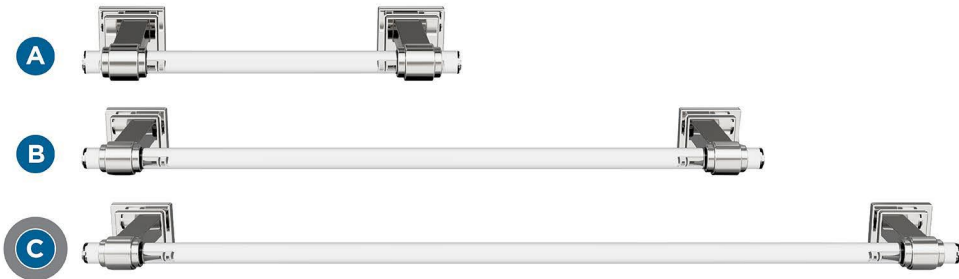

Amerock

Glacio

FINISH SHOWN: Clear (body) & Chrome (posts)

Products sold separately.

Towel Bars

Tissue Roll Holder

Towel Ring

Robe Hook

Double Duty:
**Think Beyond
the Bath**

- Master closets
- Entryways
- Laundry rooms

Coordinating Cabinet Hardware: Just a Sampling

Knob

Pulls

Additional knobs and pull sizes available.

Actual finishes may vary slightly due to differences in computer display settings.

A BH36065C26
8in (203mm) CTC

B BH36063C26
18in (457mm) CTC

C BH36064C26
24in (610mm) CTC

D BH36061C26
Single Post

E BH36062C26
5-7/16in (138mm) Length

F BH36060C26
Single

Coordinating Cabinet Hardware Pairing

G BP36653C26
1-3/8in (35mm) Length

H BP36659C26
3in (76mm) CTC

I BP36655C26
5-1/16in (128mm) CTC

Center-to-Center (CTC)

Distance between posts
or screw holes.