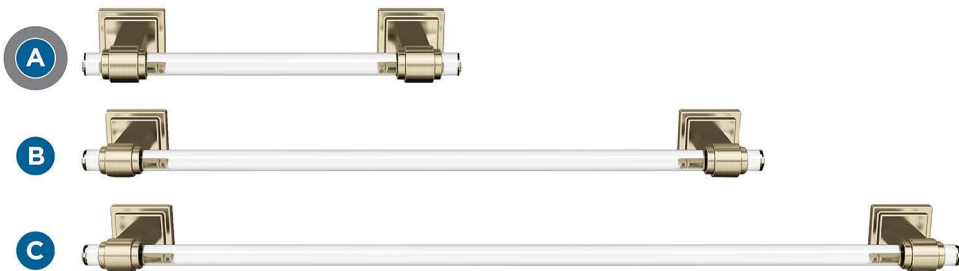

Amerock

Glacio

FINISH SHOWN: Clear (body) & Golden Champagne (posts)

Products sold separately.

Towel Bars

Tissue Roll Holder

Towel Ring

Robe Hook

Coordinating Cabinet Hardware: Just a Sampling

Knob

Pulls

Additional knobs and pull sizes available.

Actual finishes may vary slightly due to differences in computer display settings.

A BH36065CBBZ
8in (203mm) CTC

B BH36063CBBZ
18in (457mm) CTC

C BH36064CBBZ
24in (610mm) CTC

D BH36061CBBZ
Single Post

E BH36062CBBZ
5-7/16in (138mm) Length

F BH36060CBBZ
Single

Coordinating Cabinet Hardware Pairing

G BP36653CBBZ
1-3/8in (35mm) Length