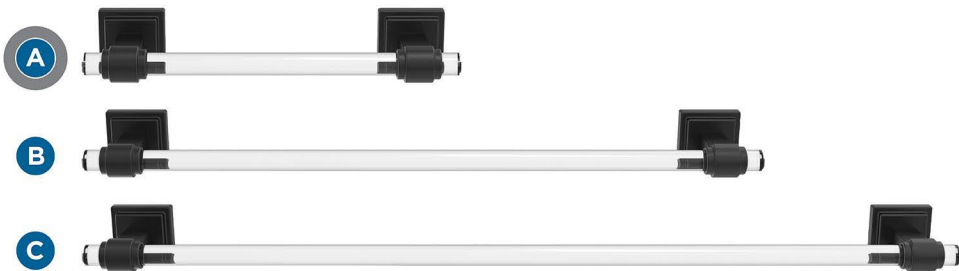

Amerock

Glacio

FINISH SHOWN: Clear (body) & Matte Black (posts)

Products sold separately.

Towel Bars

Tissue Roll Holder

Towel Ring

Robe Hook

Double Duty:
**Think Beyond
the Bath**

- Master closets
- Entryways
- Laundry rooms

Coordinating Cabinet Hardware: Just a Sampling

Knob

Pulls

Additional knobs and pull sizes available.

Actual finishes may vary slightly due to differences in computer display settings.