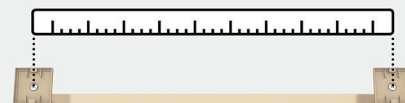

- Master closets
- Entryways
- Laundry rooms

Towel Ring

- A** BH36073CZ
18in (457mm) CTC
- B** BH36074CZ
24in (610mm) CTC

- C** BH36071CZ
Single Post

- D** BH36072CZ
7-1/16in (179mm) Length

- E** BH36070CZ
Single

Coordinating Cabinet Hardware Pairing

- F** BP36758CZ
1-1/4in (32mm) Diameter
- G** BP36760CZ
5-1/16in (128mm) CTC
- H** BP36762CZ
3in (76mm) &
3-3/4in (96mm) CTC

Center-to-Center (CTC)

Distance between posts
or screw holes.