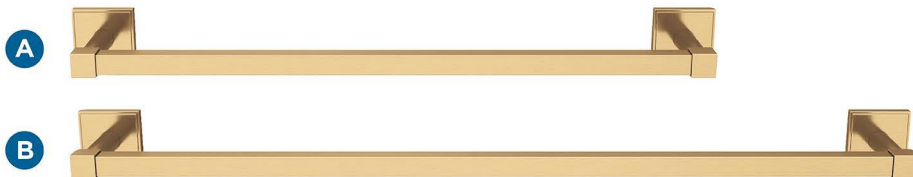

Amerock

Appoint

FINISH SHOWN: Champagne Bronze

Products sold separately.

Towel Bars

Tissue Roll Holder

Robe Hook

Double Duty:
**Think Beyond
the Bath**

- Master closets
- Entryways
- Laundry rooms

Towel Ring

- A** BH36073CZ
18in (457mm) CTC
- B** BH36074CZ
24in (610mm) CTC

- C** BH36071CZ
Single Post

- D** BH36072CZ
7-1/16in (179mm) Length

- E** BH36070CZ
Single

Coordinating Cabinet Hardware Pairing

- F** BP36758CZ
1-1/4in (32mm) Diameter
- G** BP36760CZ
5-1/16in (128mm) CTC
- H** BP36762CZ
3in (76mm) &
3-3/4in (96mm) CTC

Center-to-Center (CTC)

Distance between posts
or screw holes.