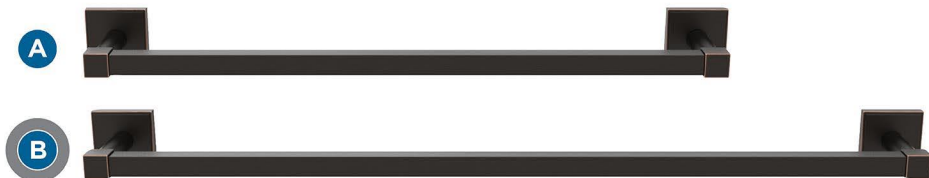

Appoint

FINISH SHOWN: Oil-Rubbed Bronze

Products sold separately.

Towel Bars

Tissue Roll Holder

Robe Hook

Double Duty:
**Think Beyond
the Bath**

- Master closets
- Entryways
- Laundry rooms

Towel Ring

A BH36073ORB
18in (457mm) CTC

B BH36074ORB
24in (610mm) CTC

C BH36071ORB
Single Post

D BH36072ORB
7-1/16in (179mm) Length

E BH36070ORB
Single

Coordinating Cabinet Hardware Pairing

F BP36758ORB
1-1/4in (32mm) Diameter

G BP36760ORB
5-1/16in (128mm) CTC

H BP36762ORB
3in (76mm) &
3-3/4in (96mm) CTC

Center-to-Center (CTC)

Distance between posts
or screw holes.

Coordinating Cabinet Hardware: Just a Sampling

Knob

Pull

Cup Pull

Additional cup pull & pull sizes available.

Actual finishes may vary slightly due to differences in computer display settings.