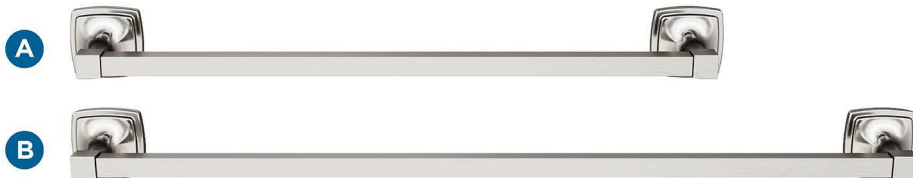

Amerock

Stature

FINISH SHOWN: Brushed Nickel

Products sold separately.

Towel Bars

Tissue Roll Holder

Robe Hook

Double Duty:
**Think Beyond
the Bath**

- Master closets
- Entryways
- Laundry rooms

Towel Ring

A BH36093G10
18in (457mm) CTC

B BH36094G10
24in (610mm) CTC

C BH36091G10
Single Post

D BH36092G10
7-9/16in (192mm) Length

E BH36090G10
Single

Coordinating Cabinet Hardware Pairing

F BP11287G10
1-1/4in (32mm) Length

G BP36888G10
5-1/16in (128mm) CTC

H BP22439G10
5-1/16in (128mm) CTC

Center-to-Center (CTC)

Distance between posts
or screw holes.

Coordinating Cabinet Hardware: Just a Sampling