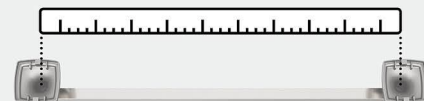

- Master closets
- Entryways
- Laundry rooms

Towel Ring

A BH36093G10
18in (457mm) CTC

B BH36094G10
24in (610mm) CTC

C BH36091G10
Single Post

D BH36092G10
7-9/16in (192mm) Length

E BH36090G10
Single

Coordinating Cabinet Hardware Pairing

F BP11287G10
1-1/4in (32mm) Length

G BP36888G10
5-1/16in (128mm) CTC

H BP22439G10
5-1/16in (128mm) CTC

Center-to-Center (CTC)

Distance between posts
or screw holes.

Coordinating Cabinet Hardware: Just a Sampling