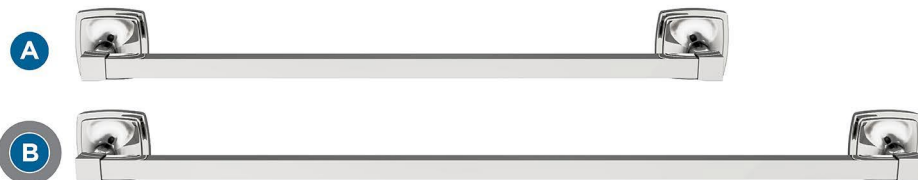

Amerock

Stature

FINISH SHOWN: Chrome

Products sold separately.

Towel Bars

Tissue Roll Holder

Robe Hook

Double Duty:
**Think Beyond
the Bath**

- Master closets
- Entryways
- Laundry rooms

Towel Ring

A BH3609326
18in (457mm) CTC

B BH3609426
24in (610mm) CTC

C BH3609126
Single Post

D BH3609226
7-9/16in (192mm) Length

E BH3609026
Single

Coordinating Cabinet Hardware Pairing

F BP1128726
1-1/4in (32mm) Length

G BP3688826
5-1/16in (128mm) CTC

H BP2243926
5-1/16in (128mm) CTC

Center-to-Center (CTC)

Distance between posts
or screw holes.

Coordinating Cabinet Hardware: Just a Sampling