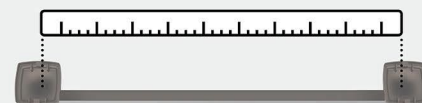

- Master closets
- Entryways
- Laundry rooms

Towel Ring

Coordinating Cabinet Hardware: Just a Sampling

Knob

Pull

Cup Pull

Additional pull sizes available.

Actual finishes may vary slightly due to differences in computer display settings.

A BH36093ORB
18in (457mm) CTC

B BH36094ORB
24in (610mm) CTC

C BH36091ORB
Single Post

D BH36092ORB
7-9/16in (192mm) Length

E BH36090ORB
Single

Coordinating Cabinet Hardware Pairing

F BP11287ORB
1-1/4in (32mm) Length

G BP36888ORB
5-1/16in (128mm) CTC

H BP22439ORB
5-1/16in (128mm) CTC

Center-to-Center (CTC)

Distance between posts
or screw holes.