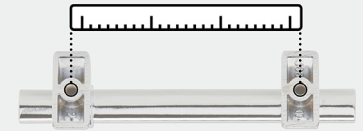

## Knobs

## Pulls

*Actual finishes may vary slightly due to differences in computer display settings.*

- A** BP3660126  
1-1/4in (32mm) Length
- B** BP3660226  
1-1/2in (38mm) Length
- C** BP3660026  
3in (76mm) CTC
- D** BP3660526  
3-3/4in (96mm) CTC
- E** BP3660626  
5-1/16in (128mm) CTC
- F** BP3660726  
6-5/16in (160mm) CTC

### Center-to-Center (CTC)

Distance between screw holes