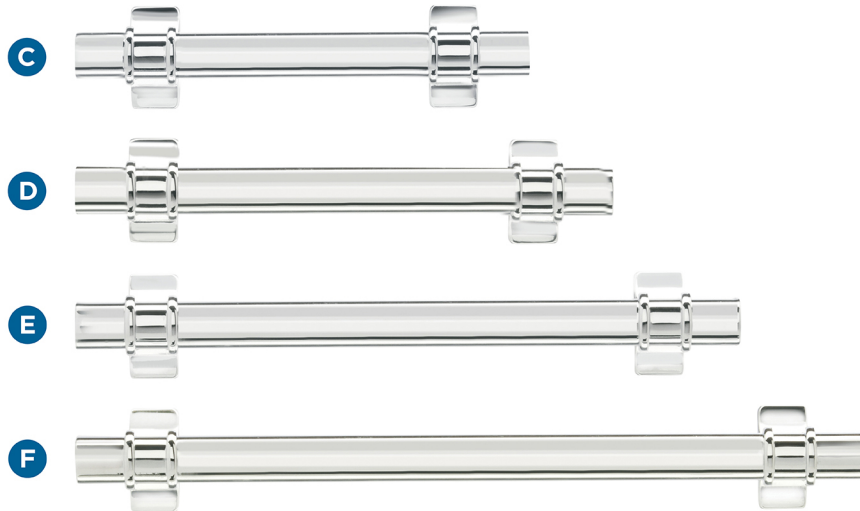

# Davenport

**FINISH SHOWN:** Polished Chrome

*Products sold separately.*

## Knobs

## Pulls

*Actual finishes may vary slightly due to differences in computer display settings.*

- A** BP3660126  
1-1/4in (32mm) Length
- B** BP3660226  
1-1/2in (38mm) Length
- C** BP3660026  
3in (76mm) CTC
- D** BP3660526  
3-3/4in (96mm) CTC
- E** BP3660626  
5-1/16in (128mm) CTC
- F** BP3660726  
6-5/16in (160mm) CTC

### Center-to-Center (CTC)

Distance between screw holes