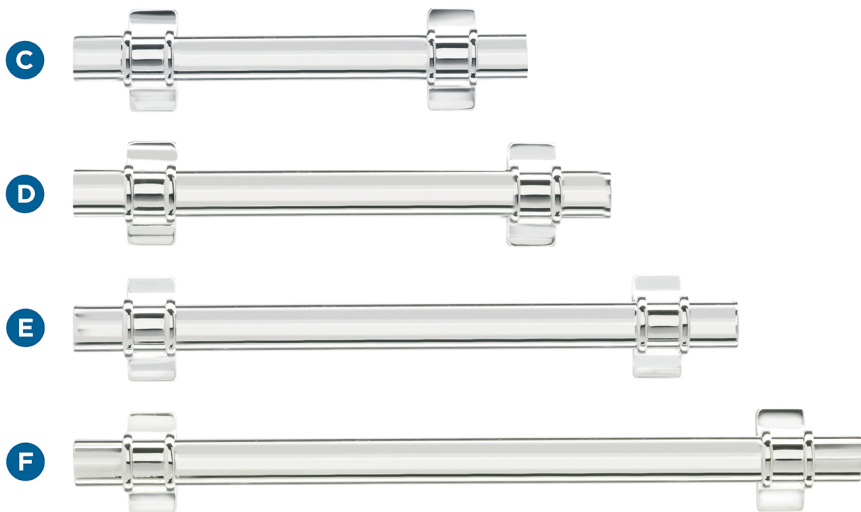

Amerock

Davenport

FINISH SHOWN: Polished Chrome

Products sold separately.

Knobs

Pulls

Actual finishes may vary slightly due to differences in computer display settings.

- A** BP3660126
1-1/4in (32mm) Length
- B** BP3660226
1-1/2in (38mm) Length
- C** BP3660026
3in (76mm) CTC
- D** BP3660526
3-3/4in (96mm) CTC
- E** BP3660626
5-1/16in (128mm) CTC
- F** BP3660726
6-5/16in (160mm) CTC

Center-to-Center (CTC)

Distance between screw holes

Stay-Put Placement

Small spikes on the base help ensure knobs will not rotate from the **desired orientation**.

Coordinating Bath Accessories: Just a Sampling

Towel Bars:
18in & 24in CTC

Towel Ring (not shown)

Tissue Roll Holder

Robe Hook

Double Duty:
**Think Beyond
the Bath**

- Master closets
- Entryways
- Laundry rooms