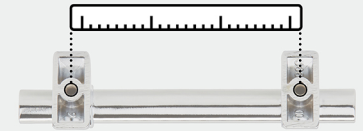

Amerock

Davenport

FINISH SHOWN: Polished Chrome

Products sold separately.

Knobs

Pulls

Actual finishes may vary slightly due to differences in computer display settings.

- A** BP3660126
1-1/4in (32mm) Length
- B** BP3660226
1-1/2in (38mm) Length
- C** BP3660026
3in (76mm) CTC
- D** BP3660526
3-3/4in (96mm) CTC
- E** BP3660626
5-1/16in (128mm) CTC
- F** BP3660726
6-5/16in (160mm) CTC

Center-to-Center (CTC)

Distance between screw holes

Stay-Put Placement

Small spikes on the base help ensure knobs will not rotate from the **desired orientation**.

Coordinating Bath Accessories: Just a Sampling

Towel Bars:
18in & 24in CTC

Towel Ring (not shown)

Tissue Roll Holder

Robe Hook

Double Duty:
**Think Beyond
the Bath**

- Master closets
- Entryways
- Laundry rooms