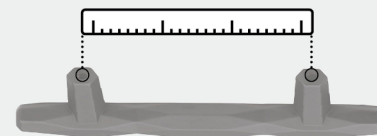

St. Vincent

FINISH SHOWN: Black Bronze

Products sold separately.

Knob

Pulls

Actual finishes may vary slightly due to differences in computer display settings.

- A** BP36642BBR
2-1/2in (64mm) Length
- B** BP36646BBR
3in (76mm) CTC
- C** BP36643BBR
3-3/4in (96mm) CTC
- D** BP36644BBR
5-1/16in (128mm) CTC
- E** BP36645BBR
6-5/16in (160mm) CTC

Center-to-Center (CTC)

Distance between screw holes

Stay-Put Placement

Small spikes on the base help ensure knobs will not rotate from the **desired orientation**.

Coordinating Bath Accessories: Just a Sampling

Towel Bars:
18in & 24in CTC

Towel Ring (not shown)

Tissue Roll Holder

Robe Hook

Double Duty: Think Beyond the Bath

- Master closets
- Entryways
- Laundry rooms

Suggested finish pairing:
Matte Black