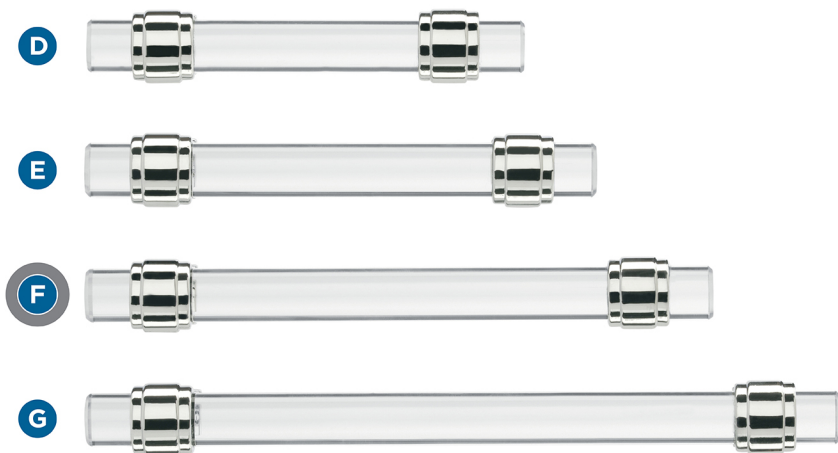

Amerock

Glacio

FINISH SHOWN: Clear (body) & Polished Chrome (posts)

Products sold separately.

Knobs

Pulls

Actual finishes may vary slightly due to differences in computer display settings.

- A** BP36651C26
1-3/4in (44mm) Length
- B** BP36652C26
1-3/4in (44mm) Diameter
- C** BP36653C26
1-3/8in (35mm) Length
- D** BP36659C26
3in (76mm) CTC
- E** BP36654C26
3-3/4in (96mm) CTC
- F** BP36655C26
5-1/16in (128mm) CTC
- G** BP36656C26
6-5/16in (160mm) CTC

Center-to-Center (CTC)

Distance between screw holes

Coordinating Bath Accessories: Just a Sampling

Towel Bars:
8in, 18in & 24in CTC

Towel Ring (not shown)

Tissue Roll Holder

Robe Hook

Double Duty:
**Think Beyond
the Bath**