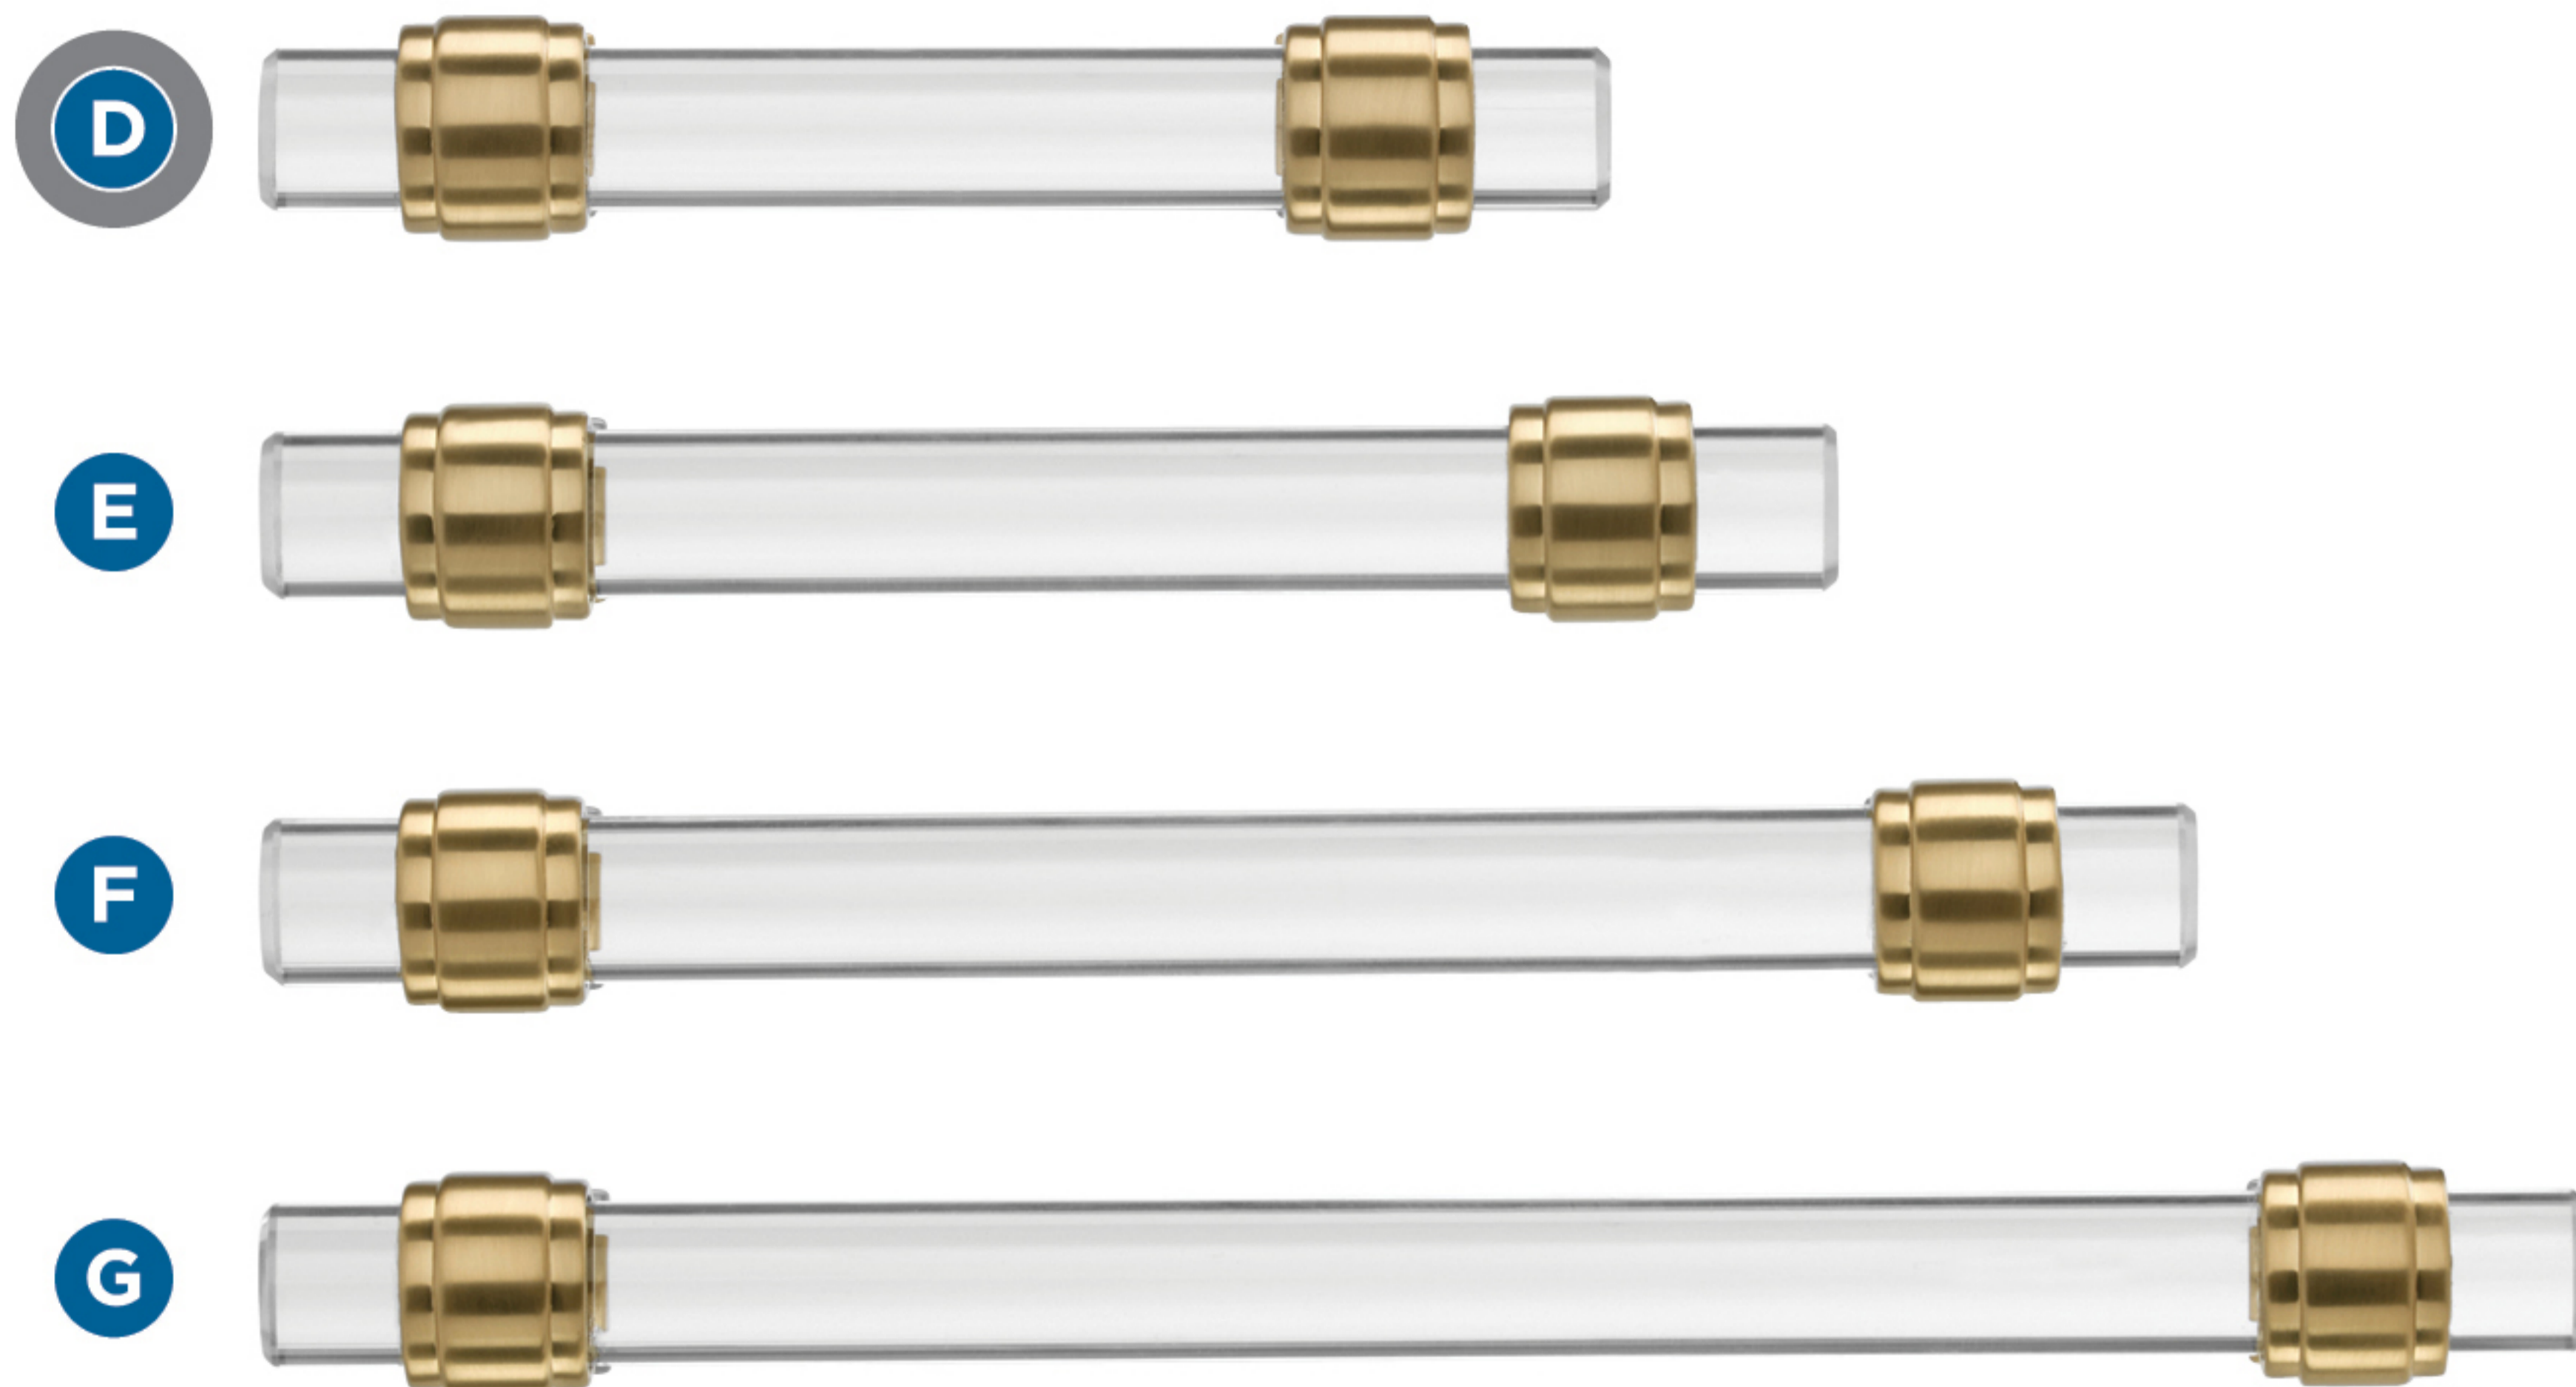

Glacio

FINISH SHOWN: Clear (body) & Champagne Bronze (posts)

Products sold separately.

Knobs

Pulls

Actual finishes may vary slightly due to differences in computer display settings.

- A** BP36651CCZ
1-3/4in (44mm) Length
- B** BP36652CCZ
1-3/4in (44mm) Diameter
- C** BP36653CCZ
1-3/8in (35mm) Length
- D** BP36659CCZ
3in (76mm) CTC
- E** BP36654CCZ
3-3/4in (96mm) CTC
- F** BP36655CCZ
5-1/16in (128mm) CTC
- G** BP36656CCZ
6-5/16in (160mm) CTC

Center-to-Center (CTC)
Distance between screw holes

Coordinating Bath Accessories: Just a Sampling

Towel Bars:
8in, 18in & 24in CTC

Towel Ring (not shown)

Tissue Roll Holder

Robe Hook

Double Duty:
**Think Beyond
the Bath**