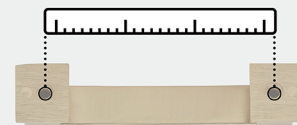

Appoint

FINISH SHOWN: Champagne Bronze

Products sold separately.

Knob

Cup Pulls

Pulls

Actual finishes may vary slightly due to differences in computer display settings.

- A** BP36758CZ
1-1/4in (32mm) Length
- B** BP36762CZ
3 & 3-3/4in (76 & 96mm) CTC
- C** BP36763CZ
5-1/16 & 6-5/16in
(126 & 160mm) CTC
- D** BP36764CZ
3in (76mm) CTC
- E** BP36759CZ
3-3/4in (96mm) CTC
- F** BP36760CZ
5-1/16in (128mm) CTC
- G** BP36761CZ
7-9/16in (192mm) CTC

Center-to-Center (CTC)

Distance between screw holes

Stay-Put Placement

Small spikes on the base help ensure knobs will not rotate from the **desired orientation**.

Coordinating Bath Accessories

APPOINT

- Towel Bars (shown)
- Towel Ring
- Tissue Roll Holder
- Robe Hook (shown)