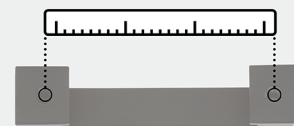

Amerock

Appoint

FINISH SHOWN: Matte Black

Products sold separately.

Knob

Cup Pulls

Pulls

Actual finishes may vary slightly due to differences in computer display settings.

- A** BP36758FB
1-1/4in (32mm) Length
- B** BP36762FB
3 & 3-3/4in (76 & 96mm) CTC
- C** BP36763FB
5-1/16 & 6-5/16in
(126 & 160mm) CTC
- D** BP36764FB
3in (76mm) CTC
- E** BP36759FB
3-3/4in (96mm) CTC
- F** BP36760FB
5-1/16in (128mm) CTC
- G** BP36761FB
7-9/16in (192mm) CTC

Center-to-Center (CTC)

Distance between screw holes

Stay-Put Placement

Small spikes on the base help ensure knobs will not rotate from the **desired orientation**.

Coordinating Bath Accessories

APPOINT

- Towel Bars (shown)
- Towel Ring
- Tissue Roll Holder
- Robe Hook (shown)