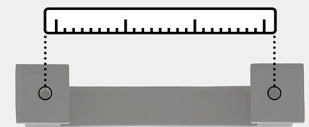

## Cup Pulls

## Pulls

Actual finishes may vary slightly due to differences in computer display settings.

- A** BP36758ORB  
1-1/4in (32mm) Length
- B** BP36762ORB  
3 & 3-3/4in (76 & 96mm) CTC
- C** BP36763ORB  
5-1/16 & 6-5/16in  
(126 & 160mm) CTC
- D** BP36764ORB  
3in (76mm) CTC
- E** BP36759ORB  
3-3/4in (96mm) CTC
- F** BP36760ORB  
5-1/16in (128mm) CTC
- G** BP36761ORB  
7-9/16in (192mm) CTC

### Center-to-Center (CTC)

Distance between screw holes