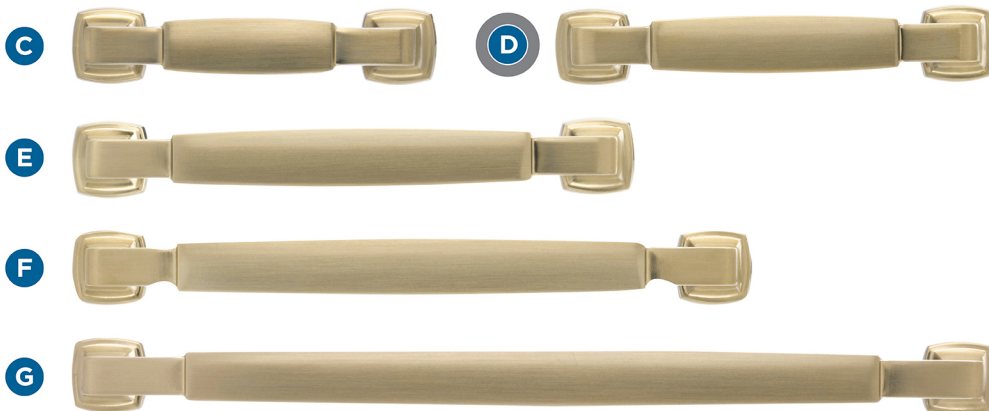

# Stature

FINISH SHOWN: Golden Champagne

Products sold separately.

## Knob

## Cup Pull

## Pulls

Actual finishes may vary slightly due to differences in computer display settings.

- A** BP11287BBZ  
1-1/4in (32mm) Length
- B** BP22439BBZ  
5-1/16in (128mm) CTC
- C** BP36891BBZ  
3in (76mm) CTC
- D** BP36887BBZ  
3-3/4in (96mm) CTC
- E** BP36888BBZ  
5-1/16in (128mm) CTC
- F** BP36889BBZ  
6-5/16in (160mm) CTC
- G** BP36890BBZ  
8-13/16in (224mm) CTC