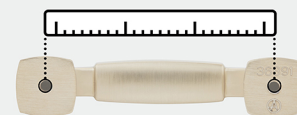

## Cup Pull

## Pulls

Actual finishes may vary slightly due to differences in computer display settings.

- A** BP11287BBZ  
1-1/4in (32mm) Length
- B** BP22439BBZ  
5-1/16in (128mm) CTC
- C** BP36891BBZ  
3in (76mm) CTC
- D** BP36887BBZ  
3-3/4in (96mm) CTC
- E** BP36888BBZ  
5-1/16in (128mm) CTC
- F** BP36889BBZ  
6-5/16in (160mm) CTC
- G** BP36890BBZ  
8-13/16in (224mm) CTC

### Center-to-Center (CTC)

Distance between screw holes