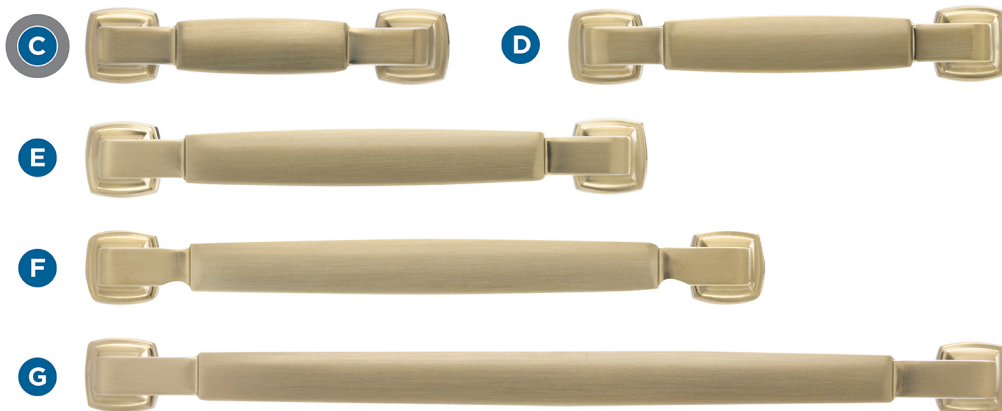

Amerock

Stature

FINISH SHOWN: Golden Champagne

Products sold separately.

Knob

Cup Pull

Pulls

Actual finishes may vary slightly due to differences in computer display settings.

- A** BP11287BBZ
1-1/4in (32mm) Length
- B** BP22439BBZ
5-1/16in (128mm) CTC
- C** BP36891BBZ
3in (76mm) CTC
- D** BP36887BBZ
3-3/4in (96mm) CTC
- E** BP36888BBZ
5-1/16in (128mm) CTC
- F** BP36889BBZ
6-5/16in (160mm) CTC
- G** BP36890BBZ
8-13/16in (224mm) CTC

Center-to-Center (CTC)

Distance between screw holes

Stay-Put Placement

Small spikes on the base help ensure knobs will not rotate from the **desired orientation**.

Coordinating Bath Accessories: Just a Sampling

Towel Bars:
18in & 24in CTC

Towel Ring (not shown)

Tissue Roll Holder

Robe Hook

Double Duty:
**Think Beyond
the Bath**

- Master closets
- Entryways
- Laundry rooms